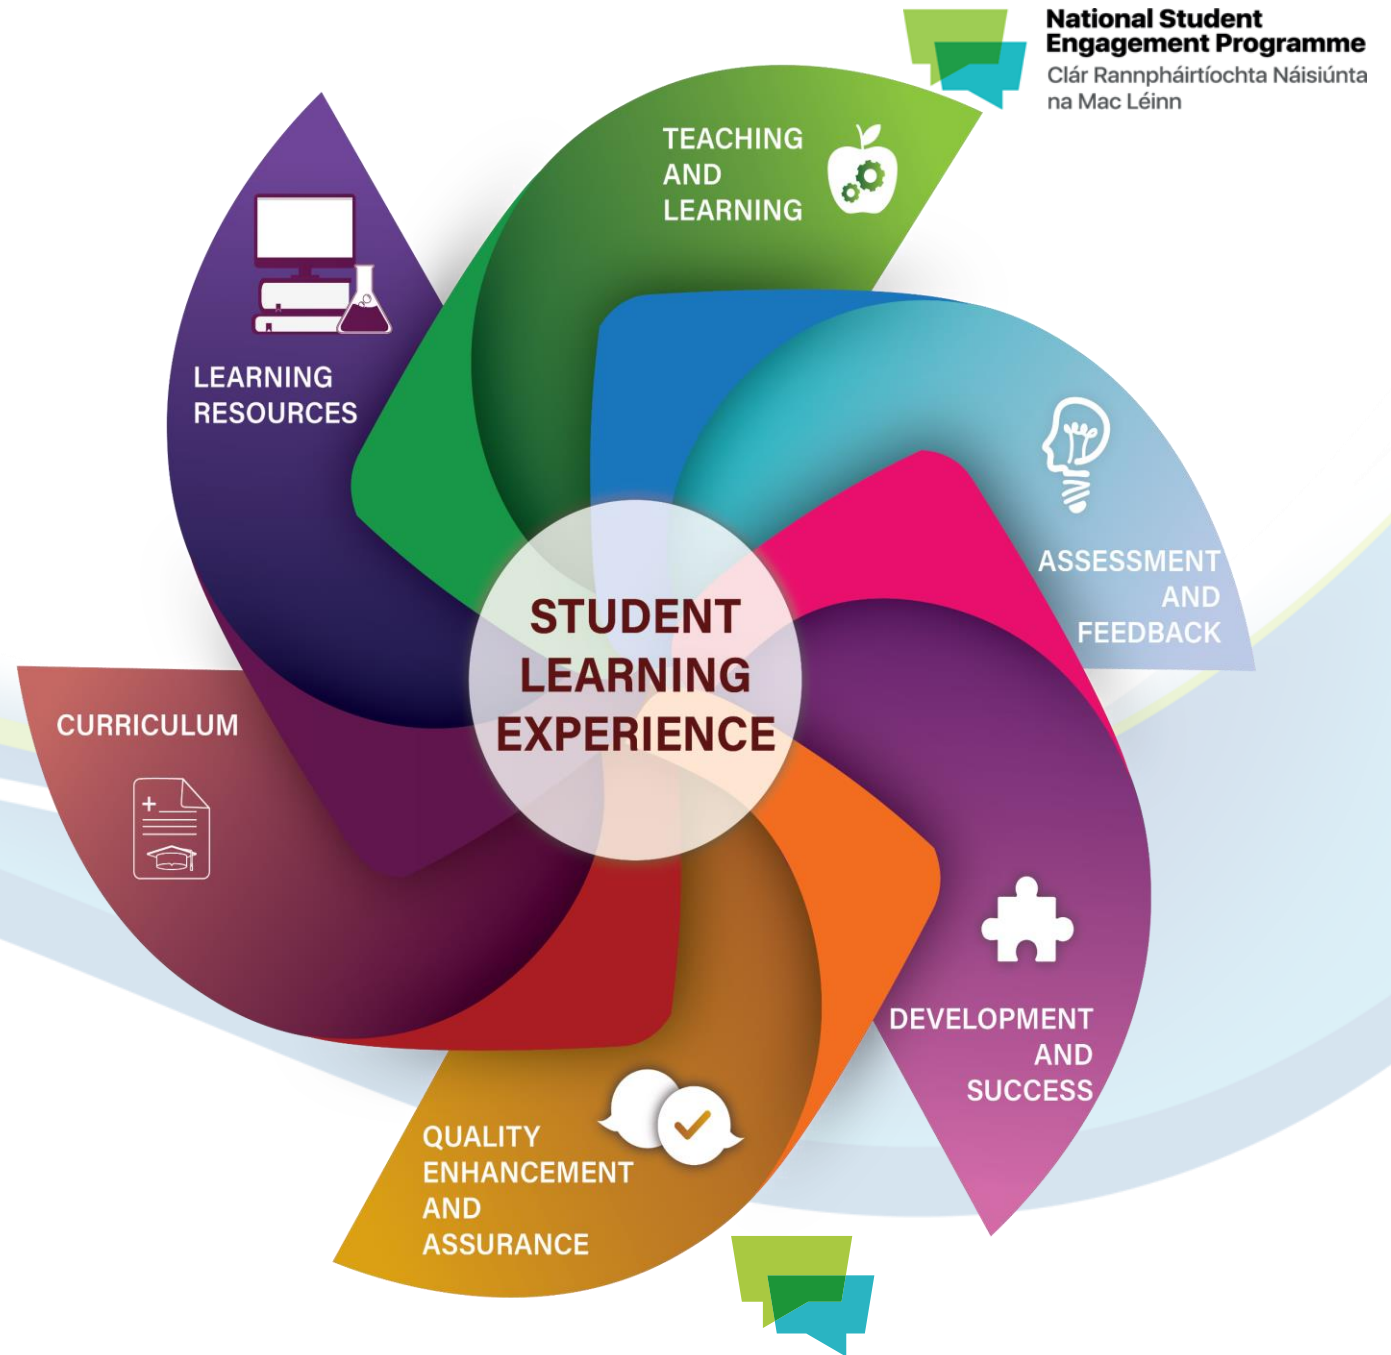

# Student Engagement, Belonging and Wellbeing Project

How do you or your institution communicate to your students about wellbeing and belonging?

# How do we consider Wellbeing and Belonging during the Learning Experience?

Looking the Student Experience Pinwheel...

Where on the SLE do your initiatives sit?

# Existing Wellbeing Structures

- What Wellbeing resources and structures currently exist that support student wellbeing and belonging?
- How is it measured?/monitored?
- Do these structures support staff?